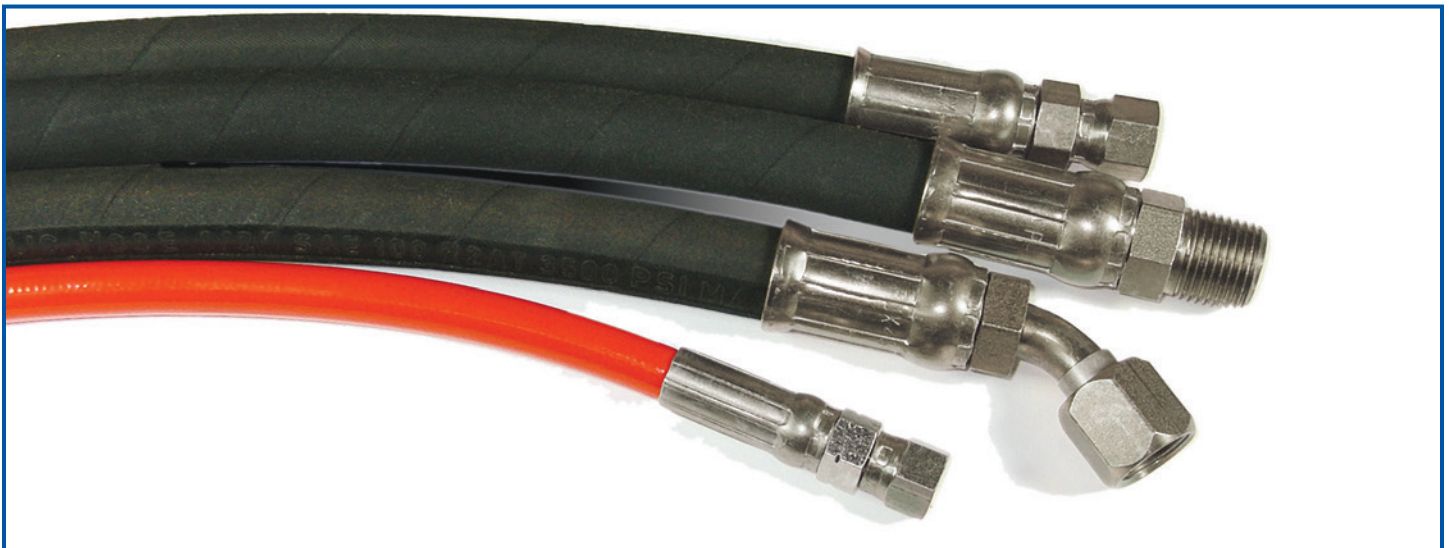

# Made-To-Order Hose Assemblies

## Most Orders Ship Same Day!

- Hydraulic Hoses Handle High Pressures
- Wide Range of Fluid-Power Applications
- Manufactured to Meet All Applicable SAE Specifications

Hydraulic Applications | Forklifts | Air, Water & Chemical Transfer  
Snowplows | Agriculture | Manufacturing | Heavy Equipment Operations