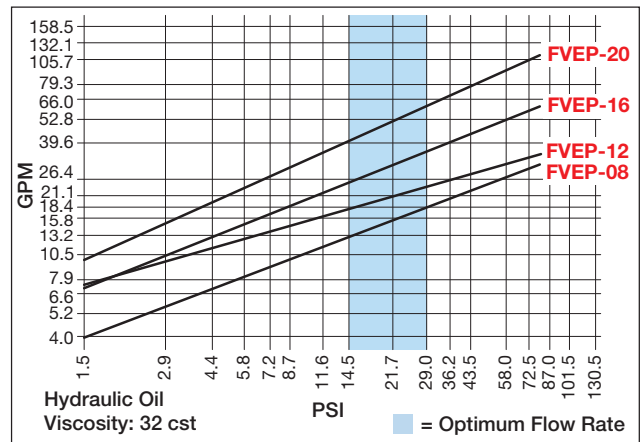

PRESSURE DROP CHARACTERISTICS

Part No.	Type	Finish	Body Size	Thread Size	Max. Working Pressure Psi	Socket Burst Pressure Psi	Plug Burst Pressure Psi	Combined Burst Pressure Psi	Weight Each (lbs)						
FVEP-08S-08	Socket	Zinc Nickel Plated Carbon Steel	1/2"	1/2" Female NPT	7,975	14,500	20,300	20,300	1.2						
FVEP-08P-08	Plug								1.3						
FVEP-12S-12	Socket	Zinc Nickel Plated Carbon Steel	3/4"	3/4" Female NPT	7,975	14,500	20,300	20,300	1.7						
FVEP-12P-12	Plug								1.5						
FVEP-12S-12ORB	Socket			1-1/16"-12 Female ORB					1.6						
FVEP-12P-12ORB	Plug								1.4						
FVEP-16S-12	Socket	Zinc Nickel Plated Carbon Steel	1"	3/4" Female NPT	7,250	15,225	20,300	20,300	2.5						
FVEP-16P-12	Plug			2.3											
FVEP-16S-12ORB	Socket			1-1/16"-12 Female ORB					2.5						
FVEP-16P-12ORB	Plug								2.3						
FVEP-16S-16	Socket			1" Female NPT					2.4						
FVEP-16P-16	Plug								2.3						
FVEP-16S-16ORB	Socket			1-5/16"-12 Female ORB					2.4						
FVEP-16P-16ORB	Plug								2.2						
FVEP-20S-20	Socket			Zinc Nickel Plated Carbon Steel					1-1/4"	1-1/4" Female NPT	6,815	14,500	18,850	18,850	3.8
FVEP-20P-20	Plug														3.2
FVEP-20S-20ORB	Socket	1-5/8"-12 Female ORB	3.8												
FVEP-20P-20ORB	Plug		3.2												

Call ZSi-Foster at (866) 918-3003 or order now at ZSi-Foster.com