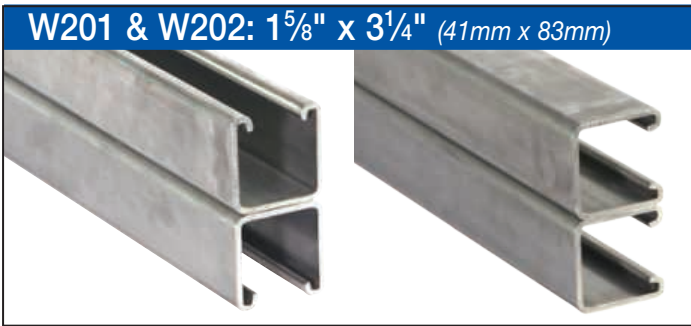

Call ZSi-Foster at (800) 323-7053
or order now at ZSi-Foster.com