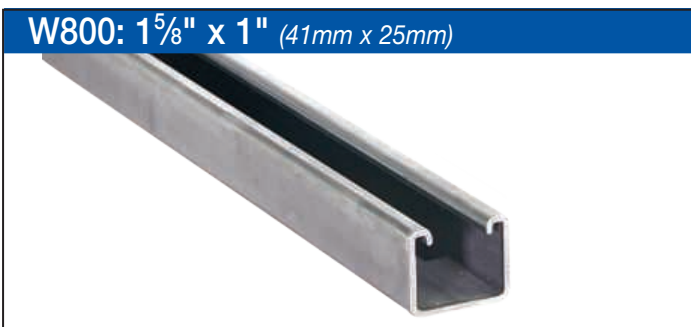

Call ZSi-Foster at (800) 323-7053
or order now at ZSi-Foster.com