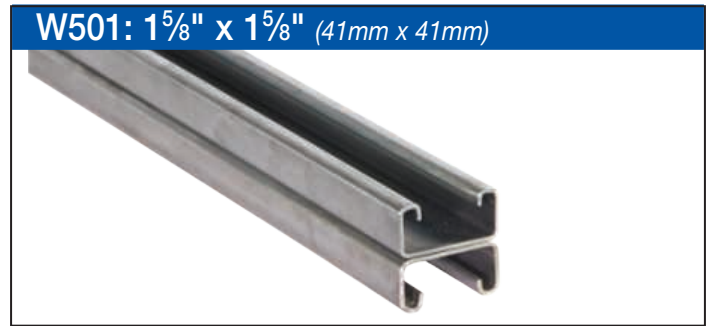

Call ZSi-Foster at (800) 323-7053
or order now at ZSi-Foster.com