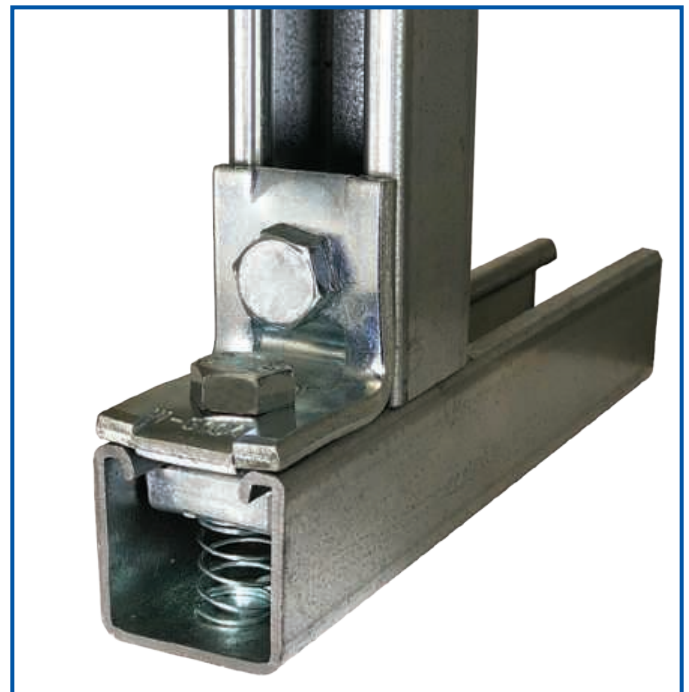

## Cut Strut Domestic Rolled Channel In-Stock

- Made in USA
- Solid, Slotted, and Combination Strut
- Wide Range of Materials and Finishes
- In-Stock Shipping from Multiple Warehouses

Cut Strut Size Range: 6", 12", 18", 24", 30", 36", 42", 48",  
54", 60", 72", 80", 96", 10', & 20'