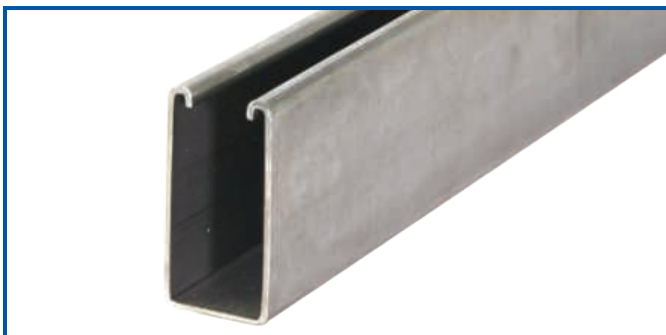

## Cut Strut Domestic Rolled Channel In-Stock

- Made in USA
- Solid, Slotted, and Combination Strut
- Wide Range of Materials and Finishes
- In-Stock Shipping from Multiple Warehouses

Cut Strut Size Range: 6", 12", 18", 24", 30", 36", 42", 48",  
54", 60", 72", 80", 96", 10', & 20'