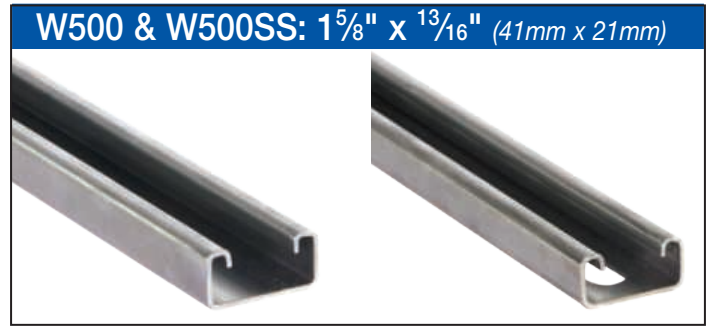

Call ZSi-Foster at (800) 323-7053
or order now at ZSi-Foster.com