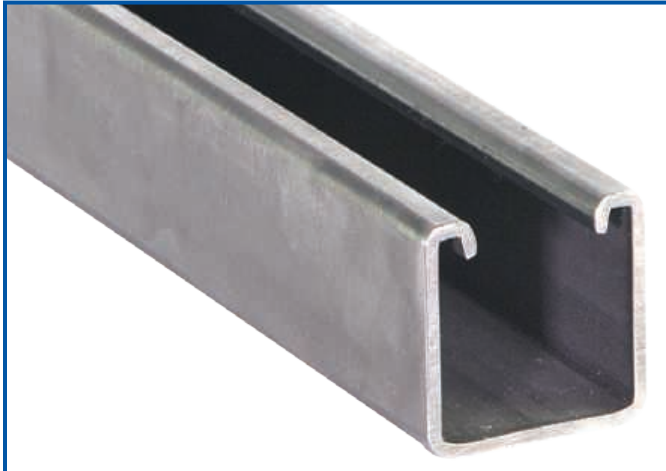

## Cut Strut Domestic Rolled Channel In-Stock

- Made in USA
- Solid, Slotted, and Combination Strut
- Wide Range of Materials and Finishes
- In-Stock Shipping from Multiple Warehouses

Cut Strut Size Range: 6", 12", 18", 24", 30", 36", 42", 48",  
54", 60", 72", 80", 96", 10', & 20'