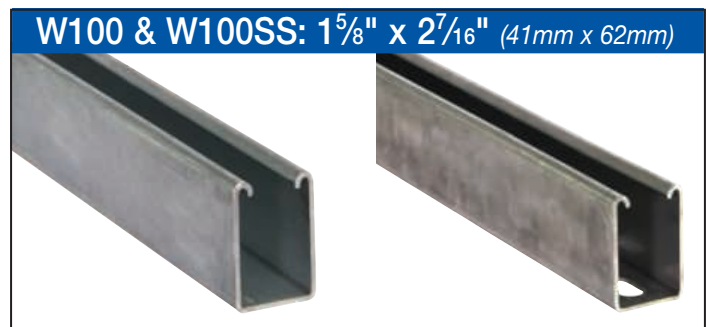

Call ZSi-Foster at (800) 323-7053
or order now at ZSi-Foster.com