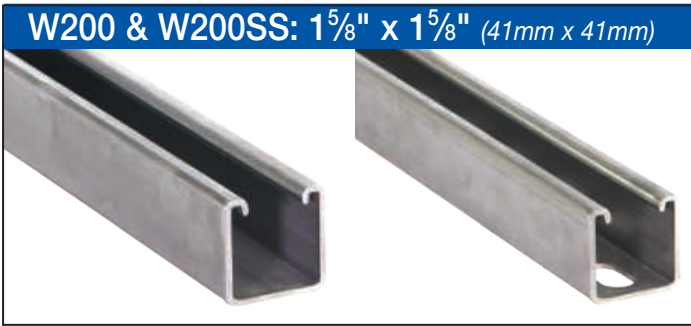

Call ZSi-Foster at (800) 323-7053
or order now at ZSi-Foster.com