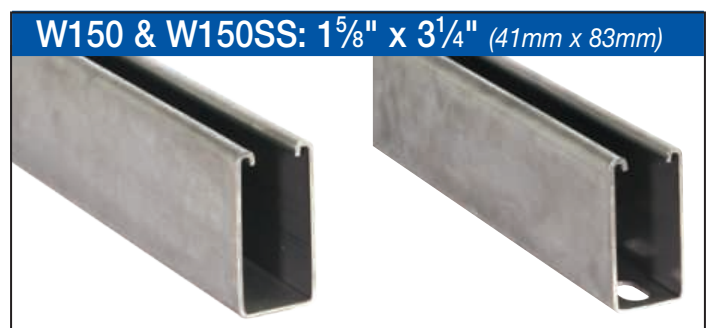

Call ZSi-Foster at (800) 323-7053
or order now at ZSi-Foster.com